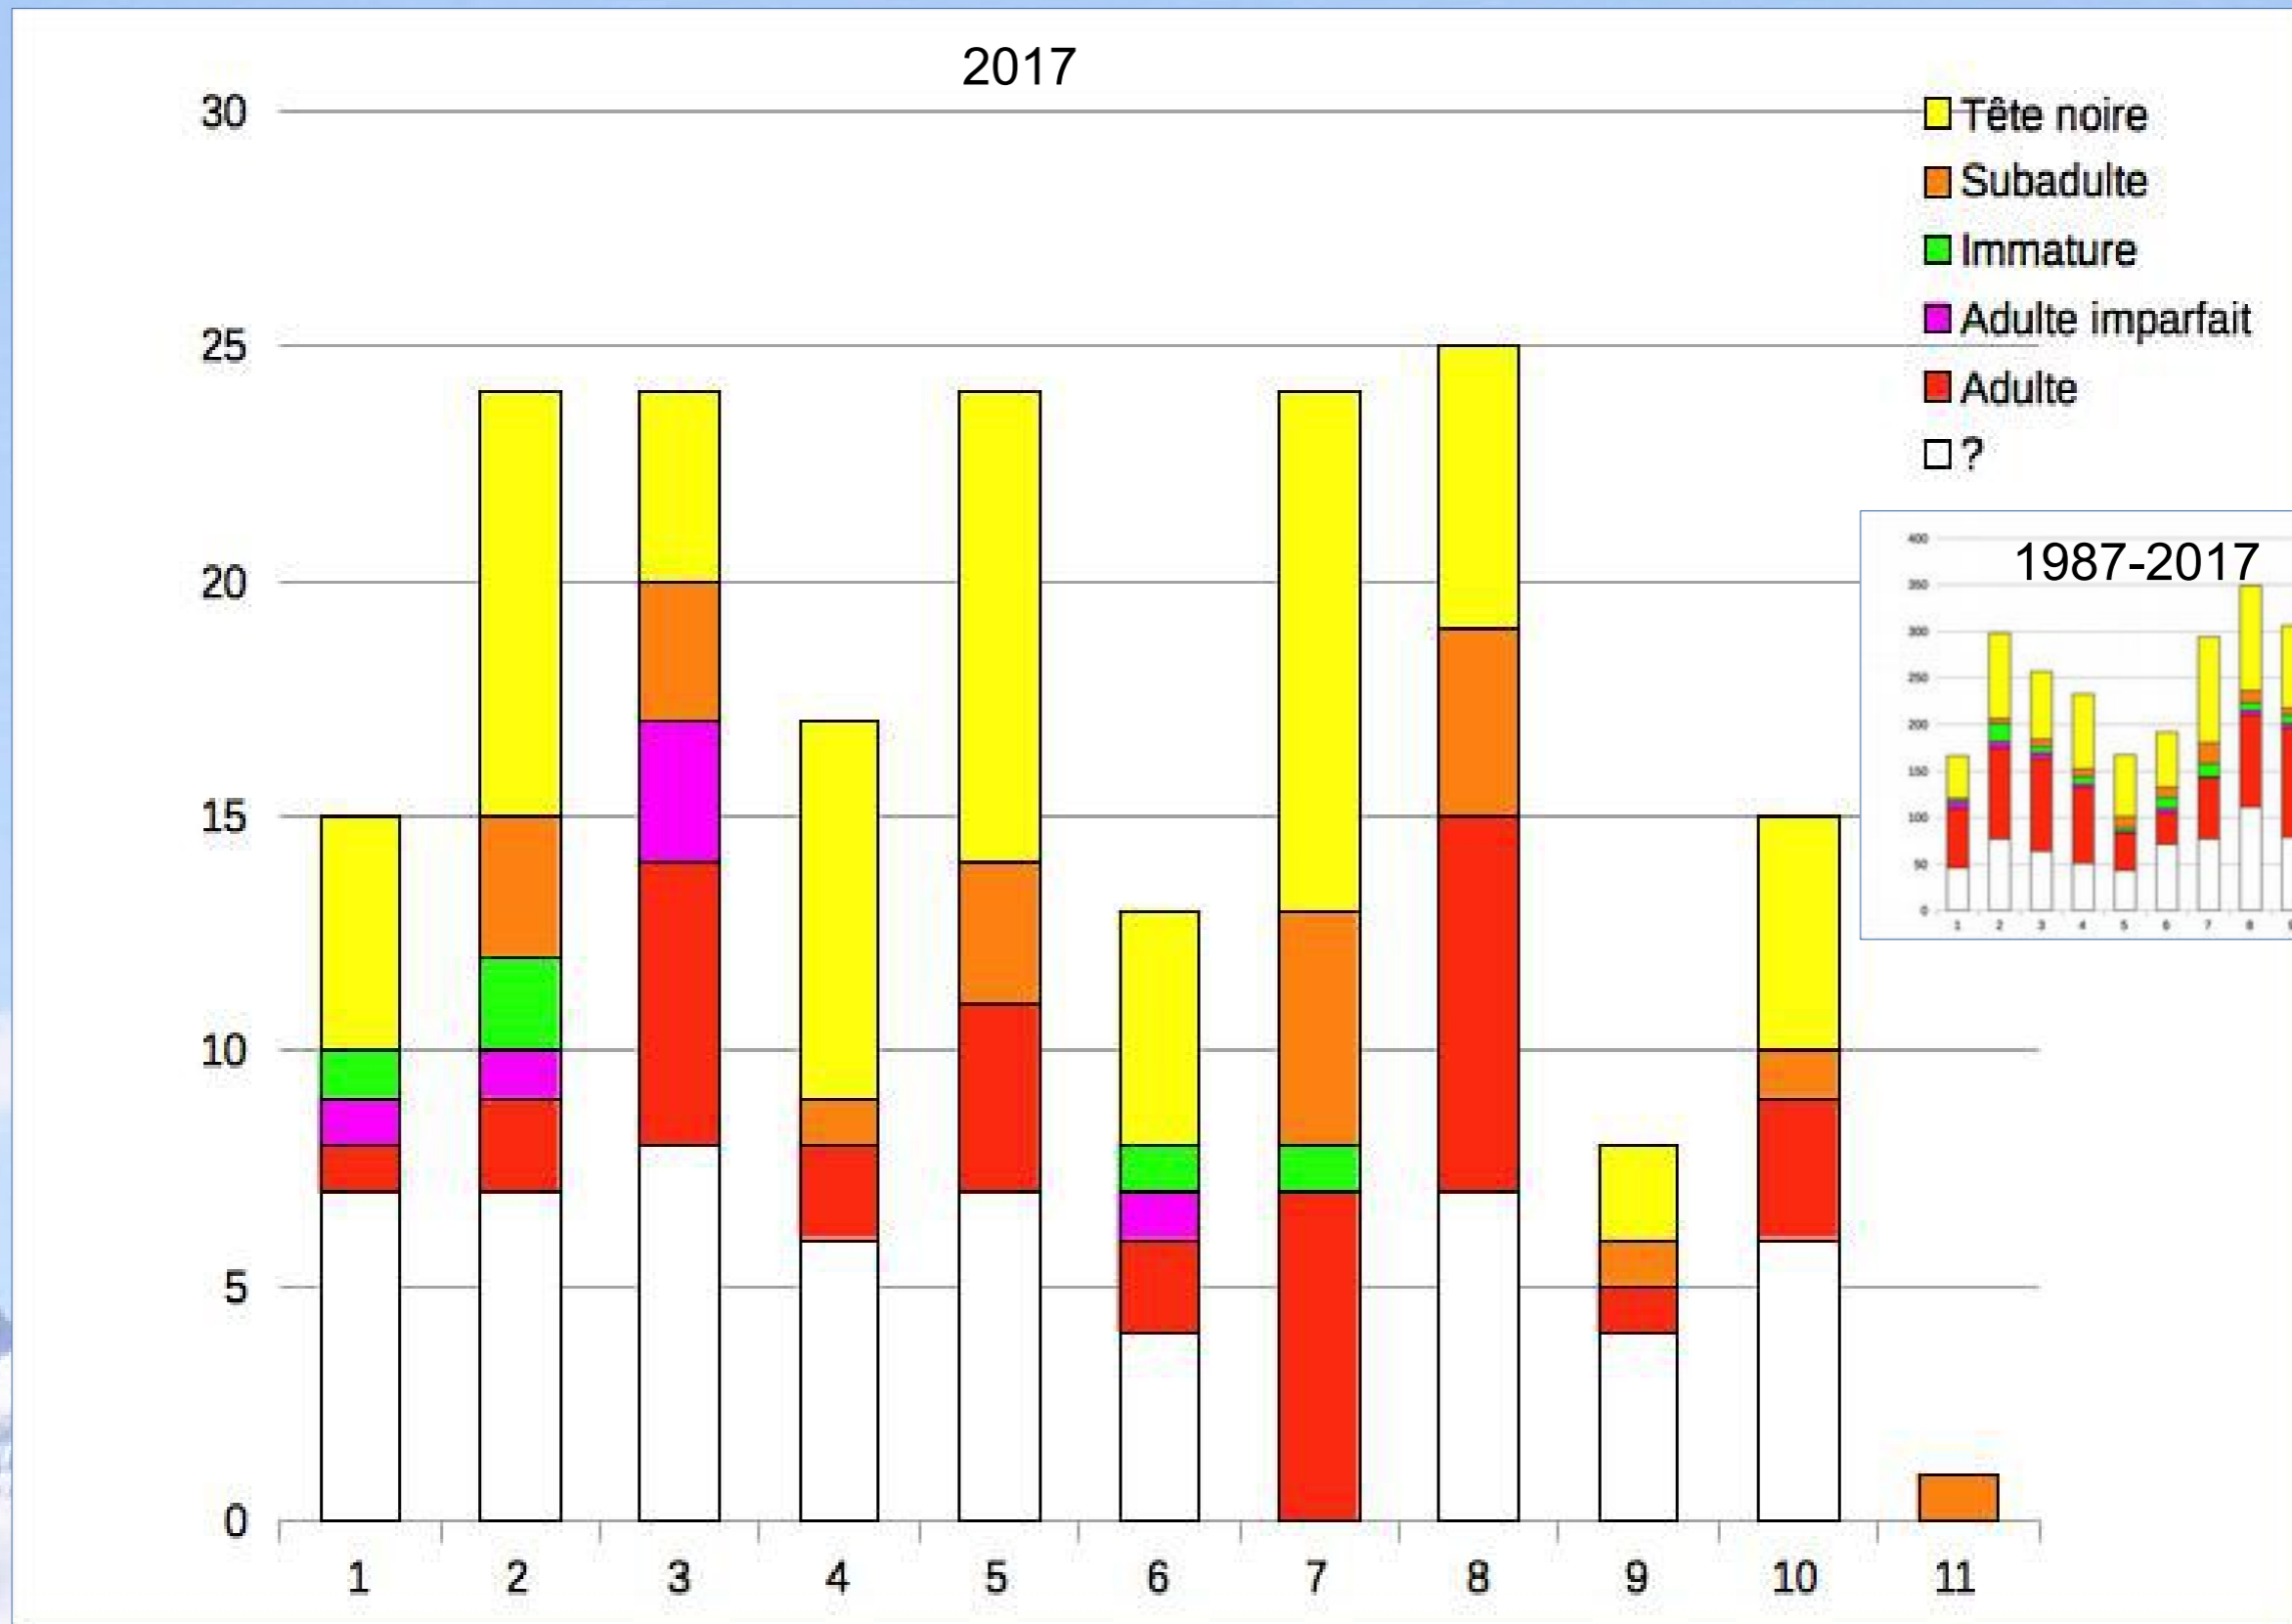

QGIS

Bearded Vulture Haut-Dauphiné

Bearded Vulture Haut-Dauphiné

Dats 2015
 ● Adulte et ad. imparfait
 ● Subadulte
 Apple iPhoto map

Envergures alpines 2017

QGIS

Bearded Vulture Haut-Dauphiné

Dats 2016
 ● Adulte et ad. imparfait
 ● Subadulte
 Apple iPhoto map

Envergures alpines 2017

QGIS

Bearded Vulture Haut-Dauphiné

Dats 2017
 ● Adulte et ad. imparfait
 ● Subadulte
 Apple iPhoto map

Envergures alpines 2017

QGIS

Current situation

Monthly datas

Identified BV

Girun, Volcaire, Herculis, Neige, Il Malizia, Noël Leya, Linky

© Cathy Ribot/E.A

Girun
Baronnies
2016

© Bastien Rolland

© Florian Escot

Herculis
Alpi
Marittime
2015

© Cathy Ribot/E.A