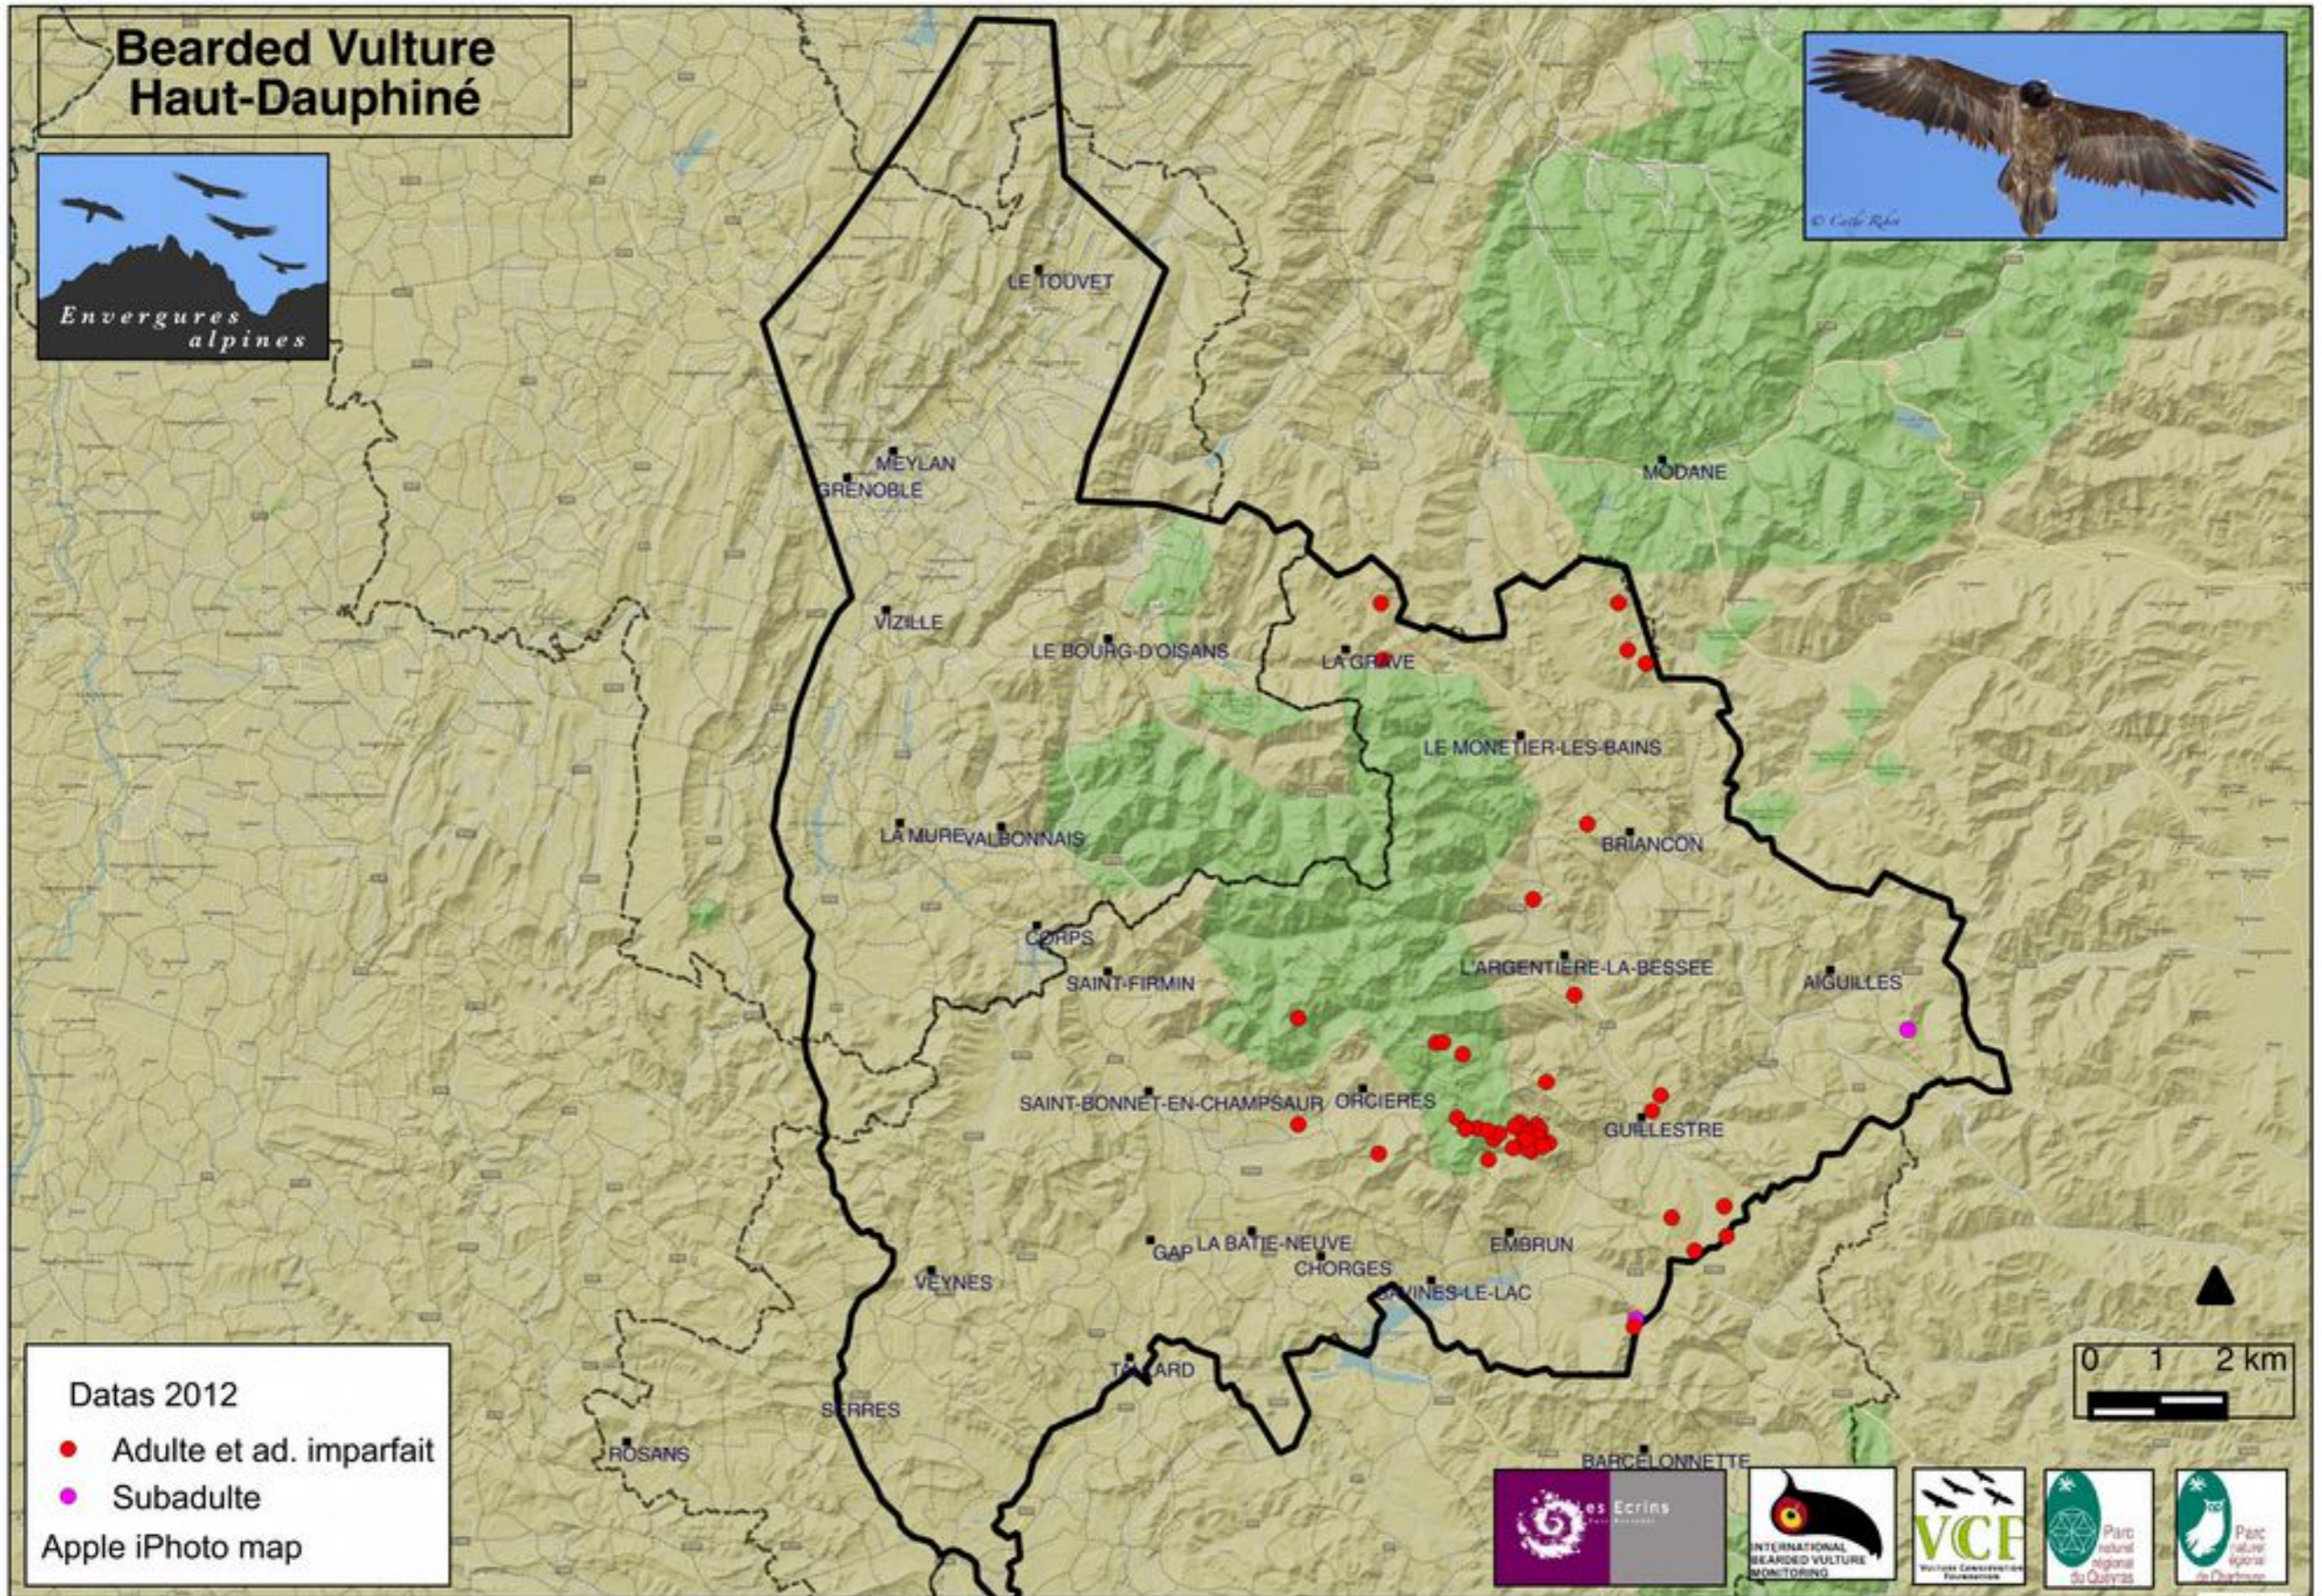

Bearded Vulture in Haut-Dauphiné

Passy 12 october 2017

Cathy Ribot, Christian Couloumy (Envergures alpines)

Current situation

Bearded Vulture Haut-Dauphiné

Envergures alpines 2017

QGIS

Bearded Vulture Haut-Dauphiné

Dats 2012
 ● Adulte et ad. imparfait
 ● Subadulte
 Apple iPhoto map

Envergures alpines 2017

QGIS

Bearded Vulture Haut-Dauphiné

Datas 2013
 ● Adulte et ad. imparfait
 ● Subadulte
 Apple iPhoto map

Envergures alpines 2017

QGIS

Bearded Vulture Haut-Dauphiné

Bearded Vulture Haut-Dauphiné

Dats 2015
 ● Adulte et ad. imparfait
 ● Subadulte
 Apple iPhoto map

Envergures alpines 2017

QGIS

Bearded Vulture Haut-Dauphiné

Dats 2016
 ● Adulte et ad. imparfait
 ● Subadulte
 Apple iPhoto map

Envergures alpines 2017

QGIS

Bearded Vulture Haut-Dauphiné

Dats 2017
 ● Adulte et ad. imparfait
 ● Subadulte
 Apple iPhoto map

Envergures alpines 2017

QGIS

Current situation

Monthly datas