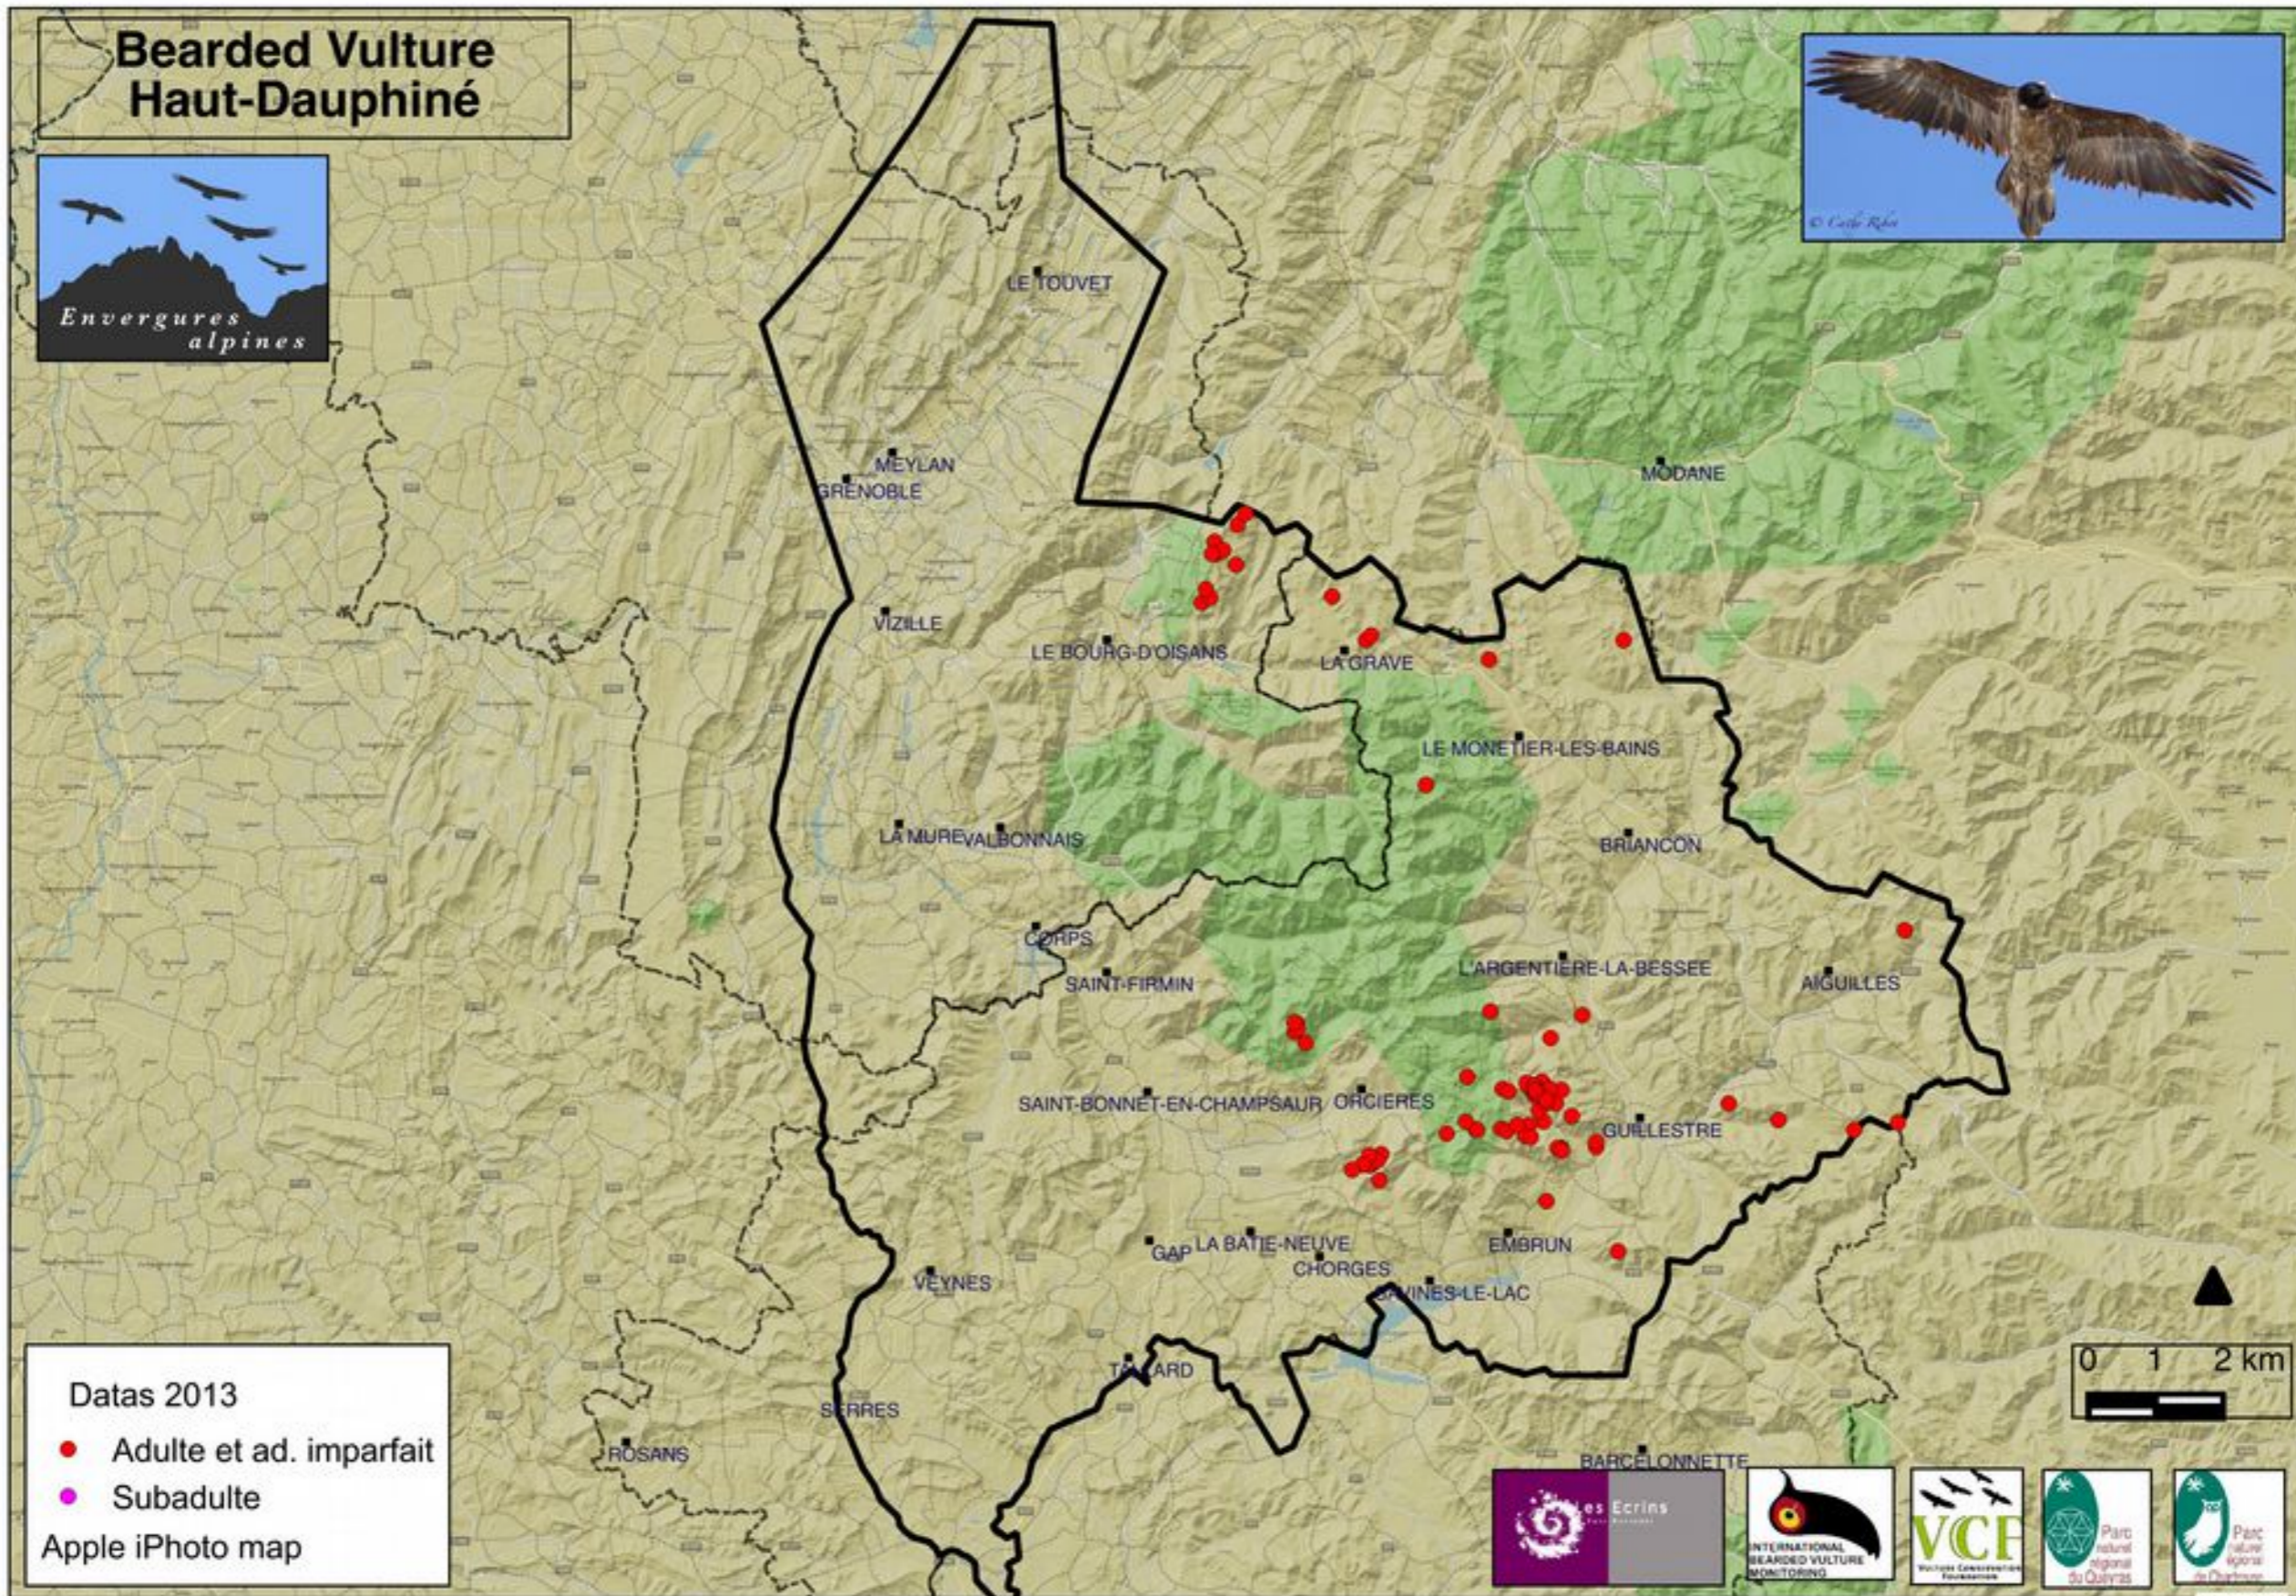

Bearded Vulture in Haut-Dauphiné

Passy 12 october 2017

Cathy Ribot, Christian Couloumy (Envergures alpines)

Current situation

Bearded Vulture Haut-Dauphiné

Envergures alpines 2017

QGIS

Bearded Vulture Haut-Dauphiné

Dats 2012
 ● Adulte et ad. imparfait
 ● Subadulte
 Apple iPhoto map

Envergures alpines 2017

QGIS

Bearded Vulture Haut-Dauphiné

Datas 2013
 ● Adulte et ad. imparfait
 ● Subadulte
 Apple iPhoto map

Envergures alpines 2017

QGIS

Bearded Vulture Haut-Dauphiné

Bearded Vulture Haut-Dauphiné

Dats 2015
 ● Adulte et ad. imparfait
 ● Subadulte
 Apple iPhoto map

Envergures alpines 2017

QGIS

Bearded Vulture Haut-Dauphiné

Dats 2016
 ● Adulte et ad. imparfait
 ● Subadulte
 Apple iPhoto map

Envergures alpines 2017

QGIS

Bearded Vulture Haut-Dauphiné

Dats 2017
 ● Adulte et ad. imparfait
 ● Subadulte
 Apple iPhoto map

Envergures alpines 2017

QGIS

Current situation

Monthly datas