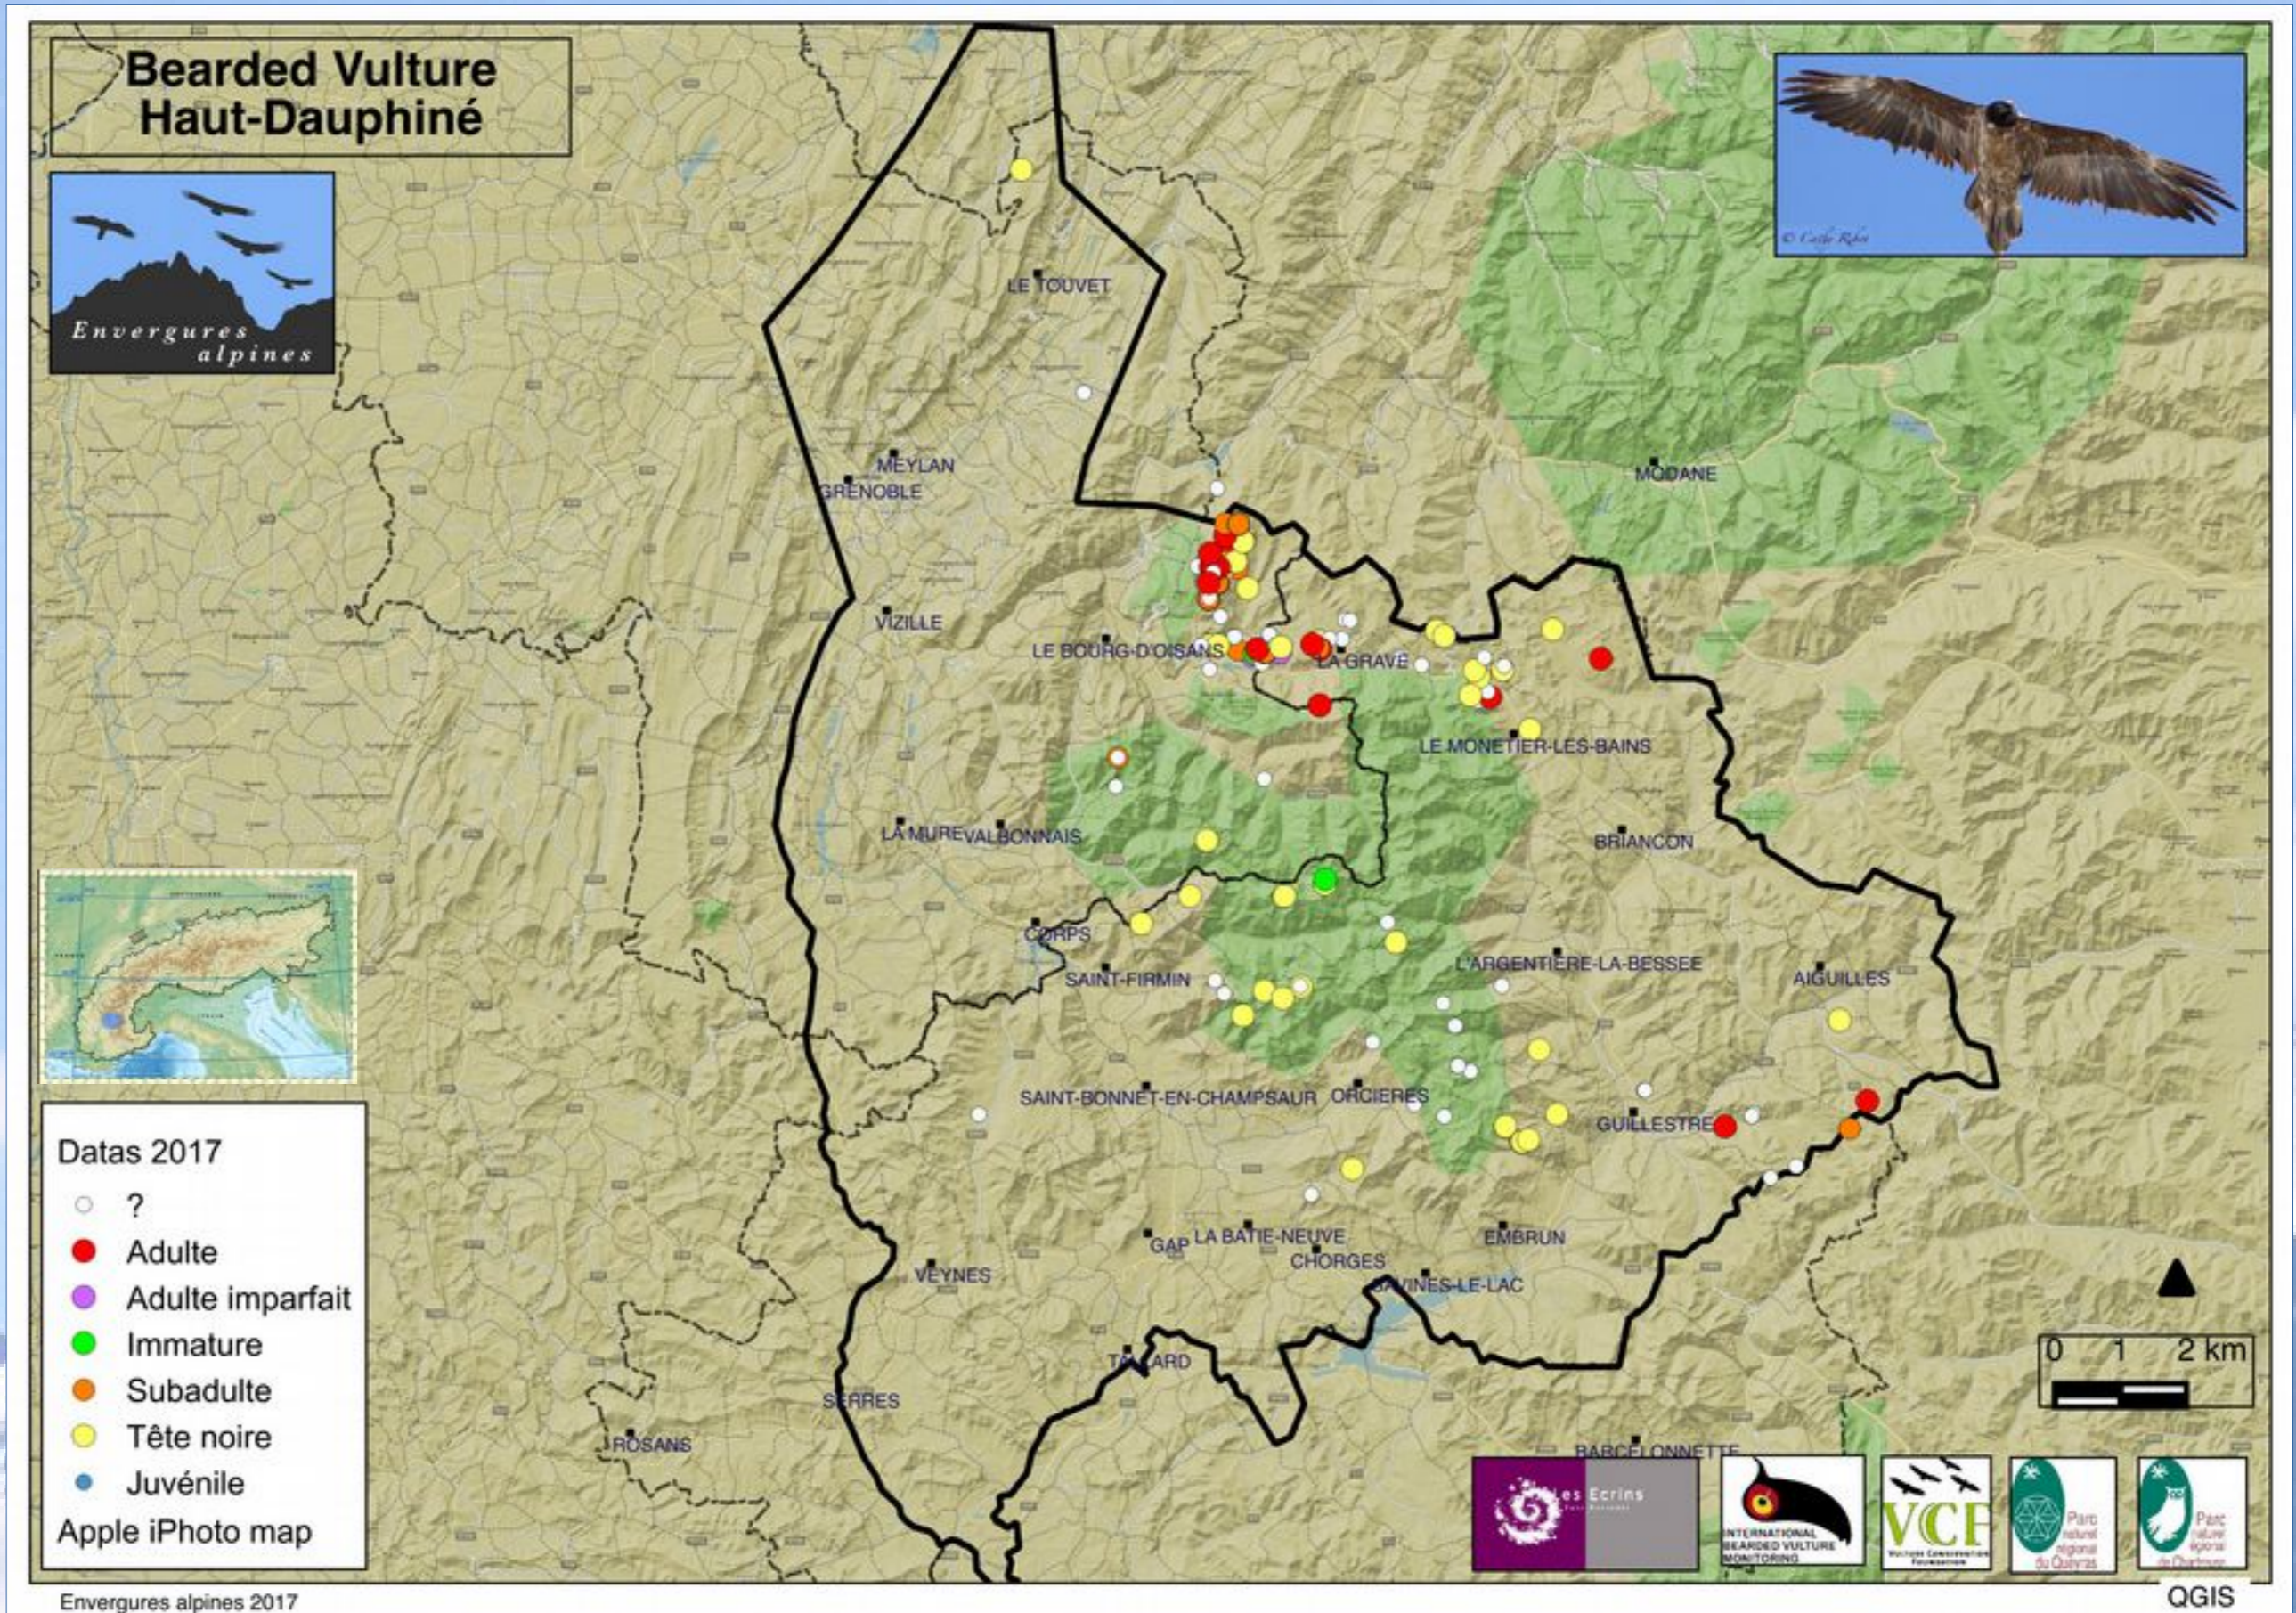

Bearded Vulture in Haut-Dauphiné

Passy 12 october 2017

Cathy Ribot, Christian Couloumy (Envergures alpines)

Current situation

Bearded Vulture Haut-Dauphiné

Envergures alpines 2017

QGIS

Bearded Vulture Haut-Dauphiné

Dats 2012
 ● Adulte et ad. imparfait
 ● Subadulte
 Apple iPhoto map

Envergures alpines 2017

QGIS

Bearded Vulture Haut-Dauphiné

Datas 2013
 ● Adulte et ad. imparfait
 ● Subadulte
 Apple iPhoto map

Envergures alpines 2017

QGIS

Bearded Vulture Haut-Dauphiné

Bearded Vulture Haut-Dauphiné

Dats 2015
 ● Adulte et ad. imparfait
 ● Subadulte
 Apple iPhoto map

Envergures alpines 2017

QGIS

Bearded Vulture Haut-Dauphiné

Dats 2016
 ● Adulte et ad. imparfait
 ● Subadulte
 Apple iPhoto map

Envergures alpines 2017

QGIS

Bearded Vulture Haut-Dauphiné

Dats 2017
 ● Adulte et ad. imparfait
 ● Subadulte
 Apple iPhoto map

Envergures alpines 2017

QGIS

Current situation

Monthly datas