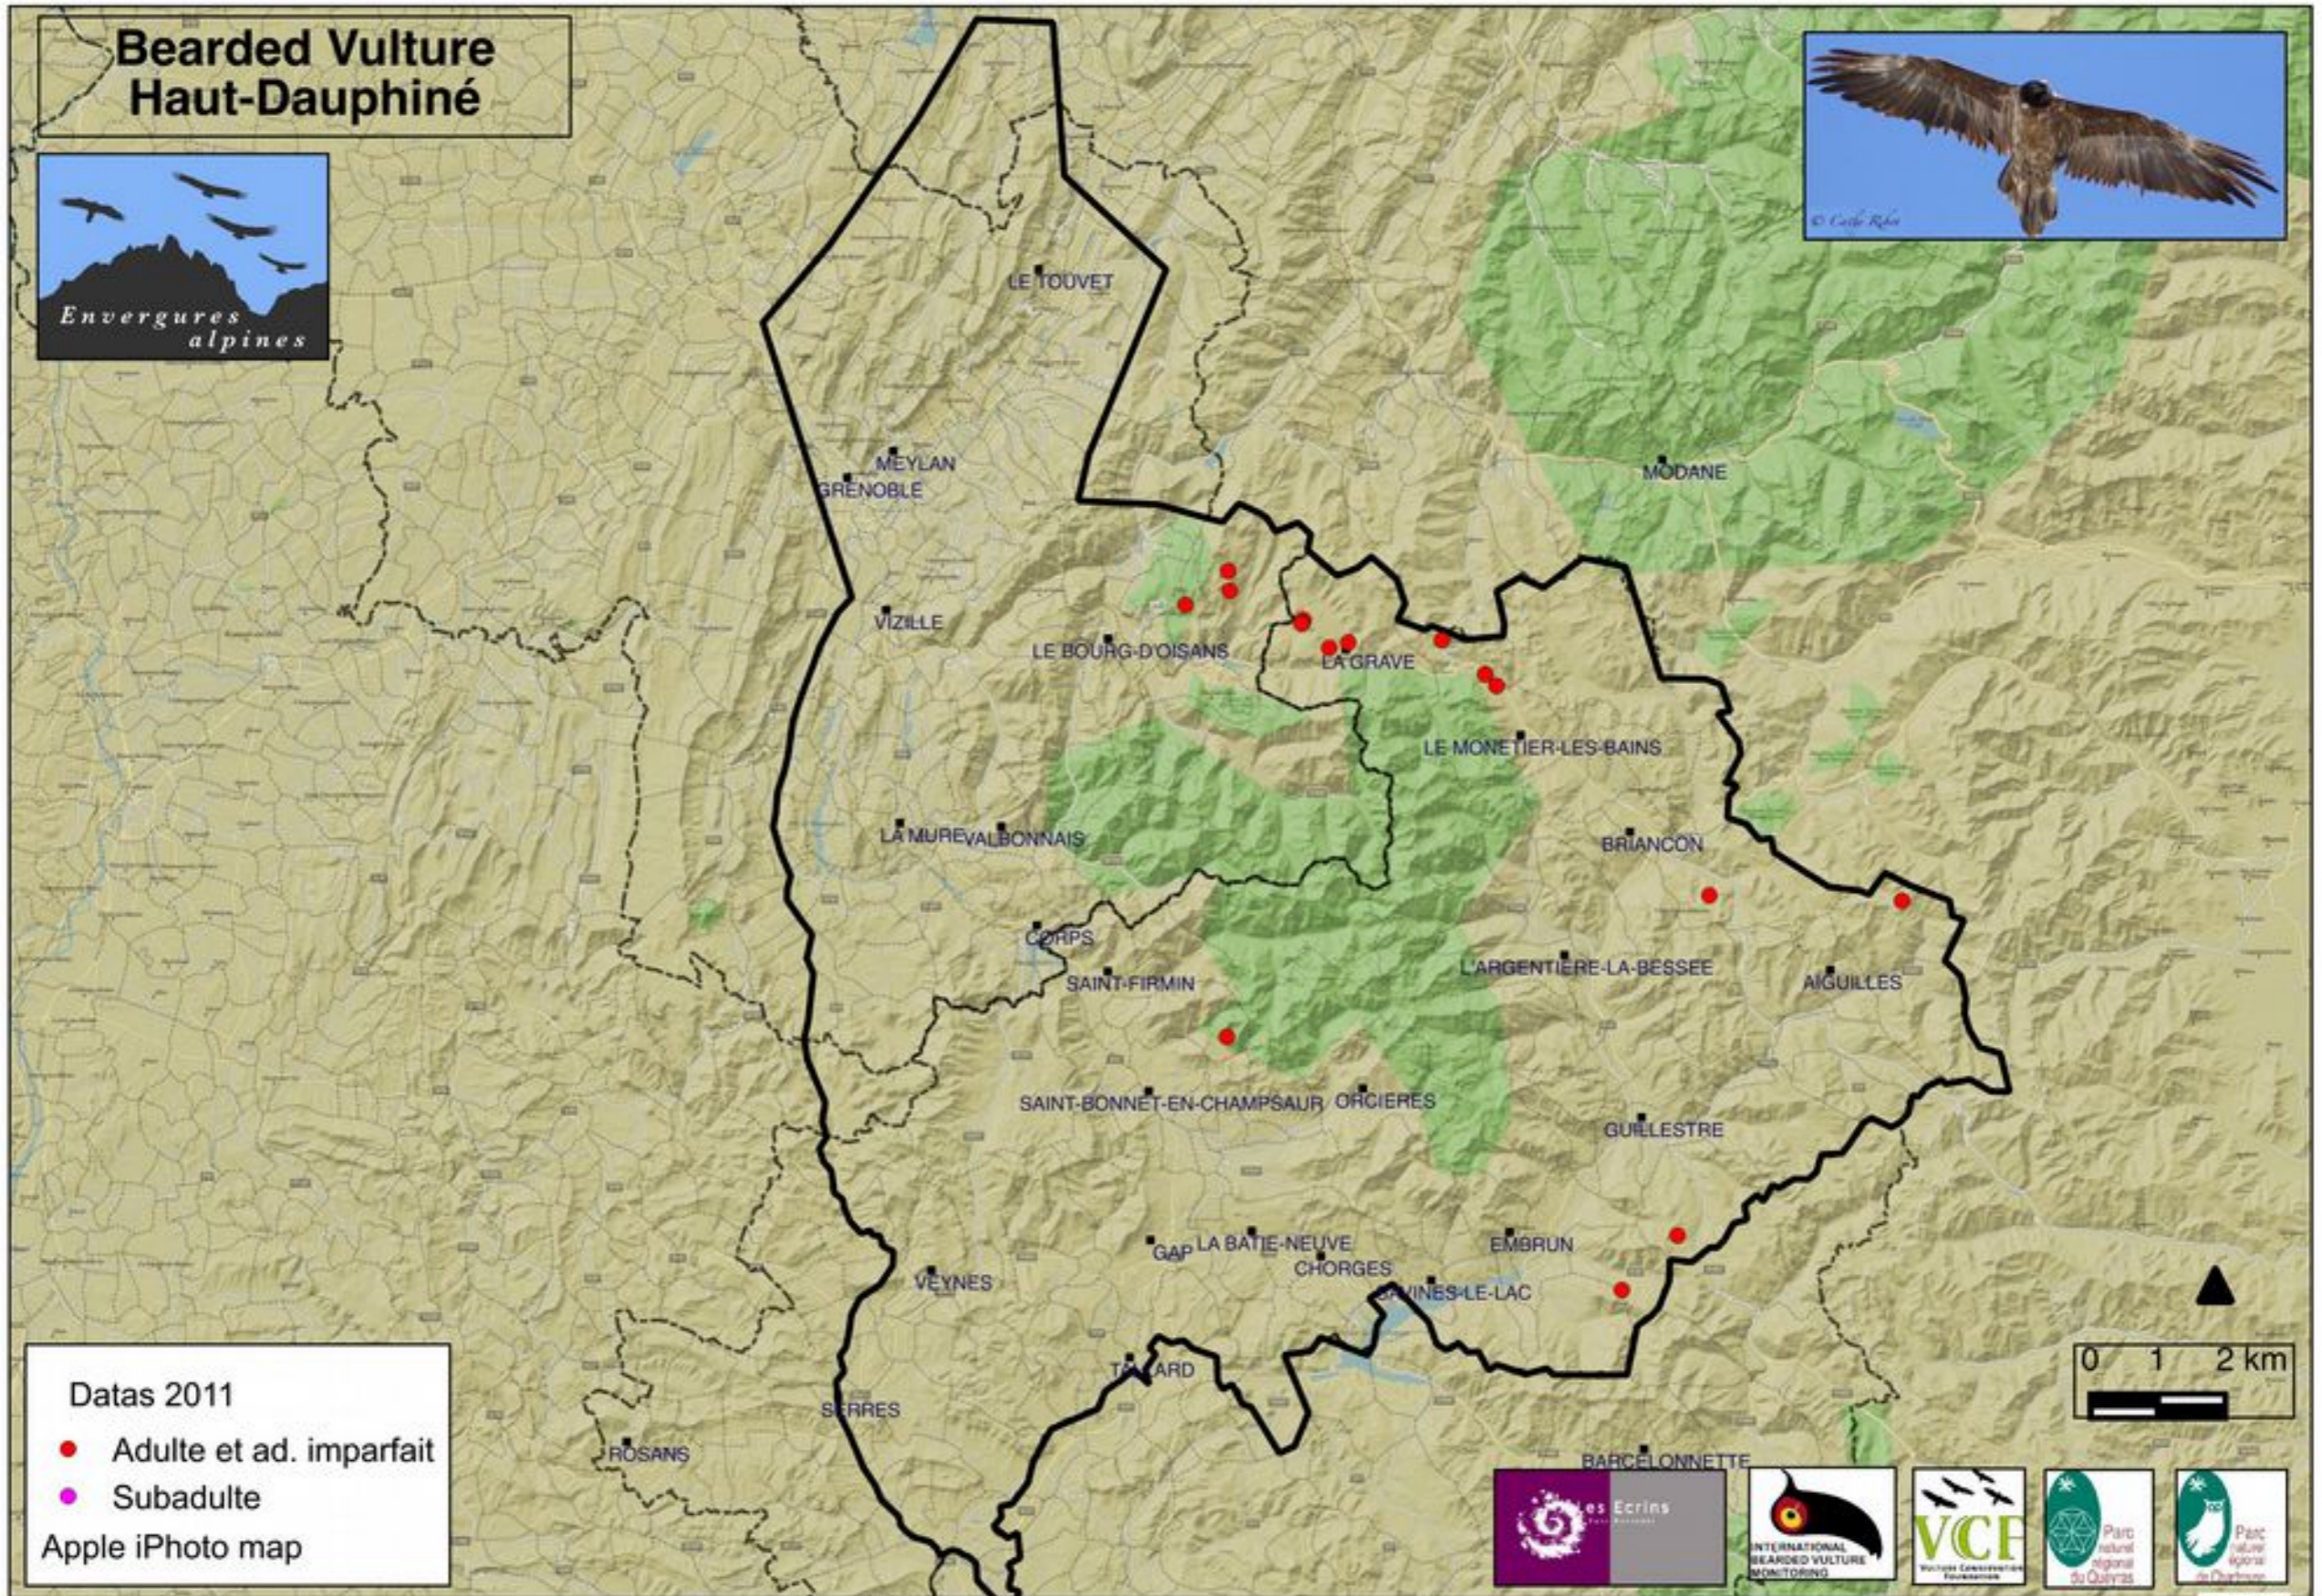

Bearded Vulture in Haut-Dauphiné

Passy 12 october 2017

Cathy Ribot, Christian Couloumy (Envergures alpines)

Current situation

Bearded Vulture Haut-Dauphiné

Envergures alpines 2017

QGIS

Bearded Vulture Haut-Dauphiné

Dats 2012
 ● Adulte et ad. imparfait
 ● Subadulte
 Apple iPhoto map

Envergures alpines 2017

QGIS

Bearded Vulture Haut-Dauphiné

Datas 2013
 ● Adulte et ad. imparfait
 ● Subadulte
 Apple iPhoto map

Envergures alpines 2017

QGIS

Bearded Vulture Haut-Dauphiné

Bearded Vulture Haut-Dauphiné

Dats 2015
 ● Adulte et ad. imparfait
 ● Subadulte
 Apple iPhoto map

Envergures alpines 2017

QGIS

Bearded Vulture Haut-Dauphiné

Dats 2016
 ● Adulte et ad. imparfait
 ● Subadulte
 Apple iPhoto map

Envergures alpines 2017

QGIS

Bearded Vulture Haut-Dauphiné

Dats 2017
 ● Adulte et ad. imparfait
 ● Subadulte
 Apple iPhoto map

Envergures alpines 2017

QGIS

Current situation

Monthly datas