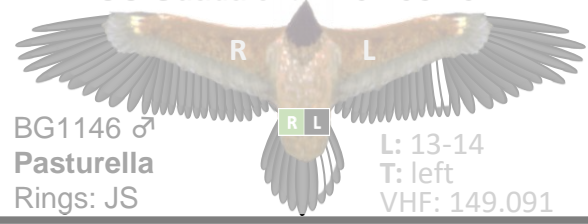

BG1146 ♂
Pasturella
Rings: JS
L: 13-14
T: left
VHF: 149.091